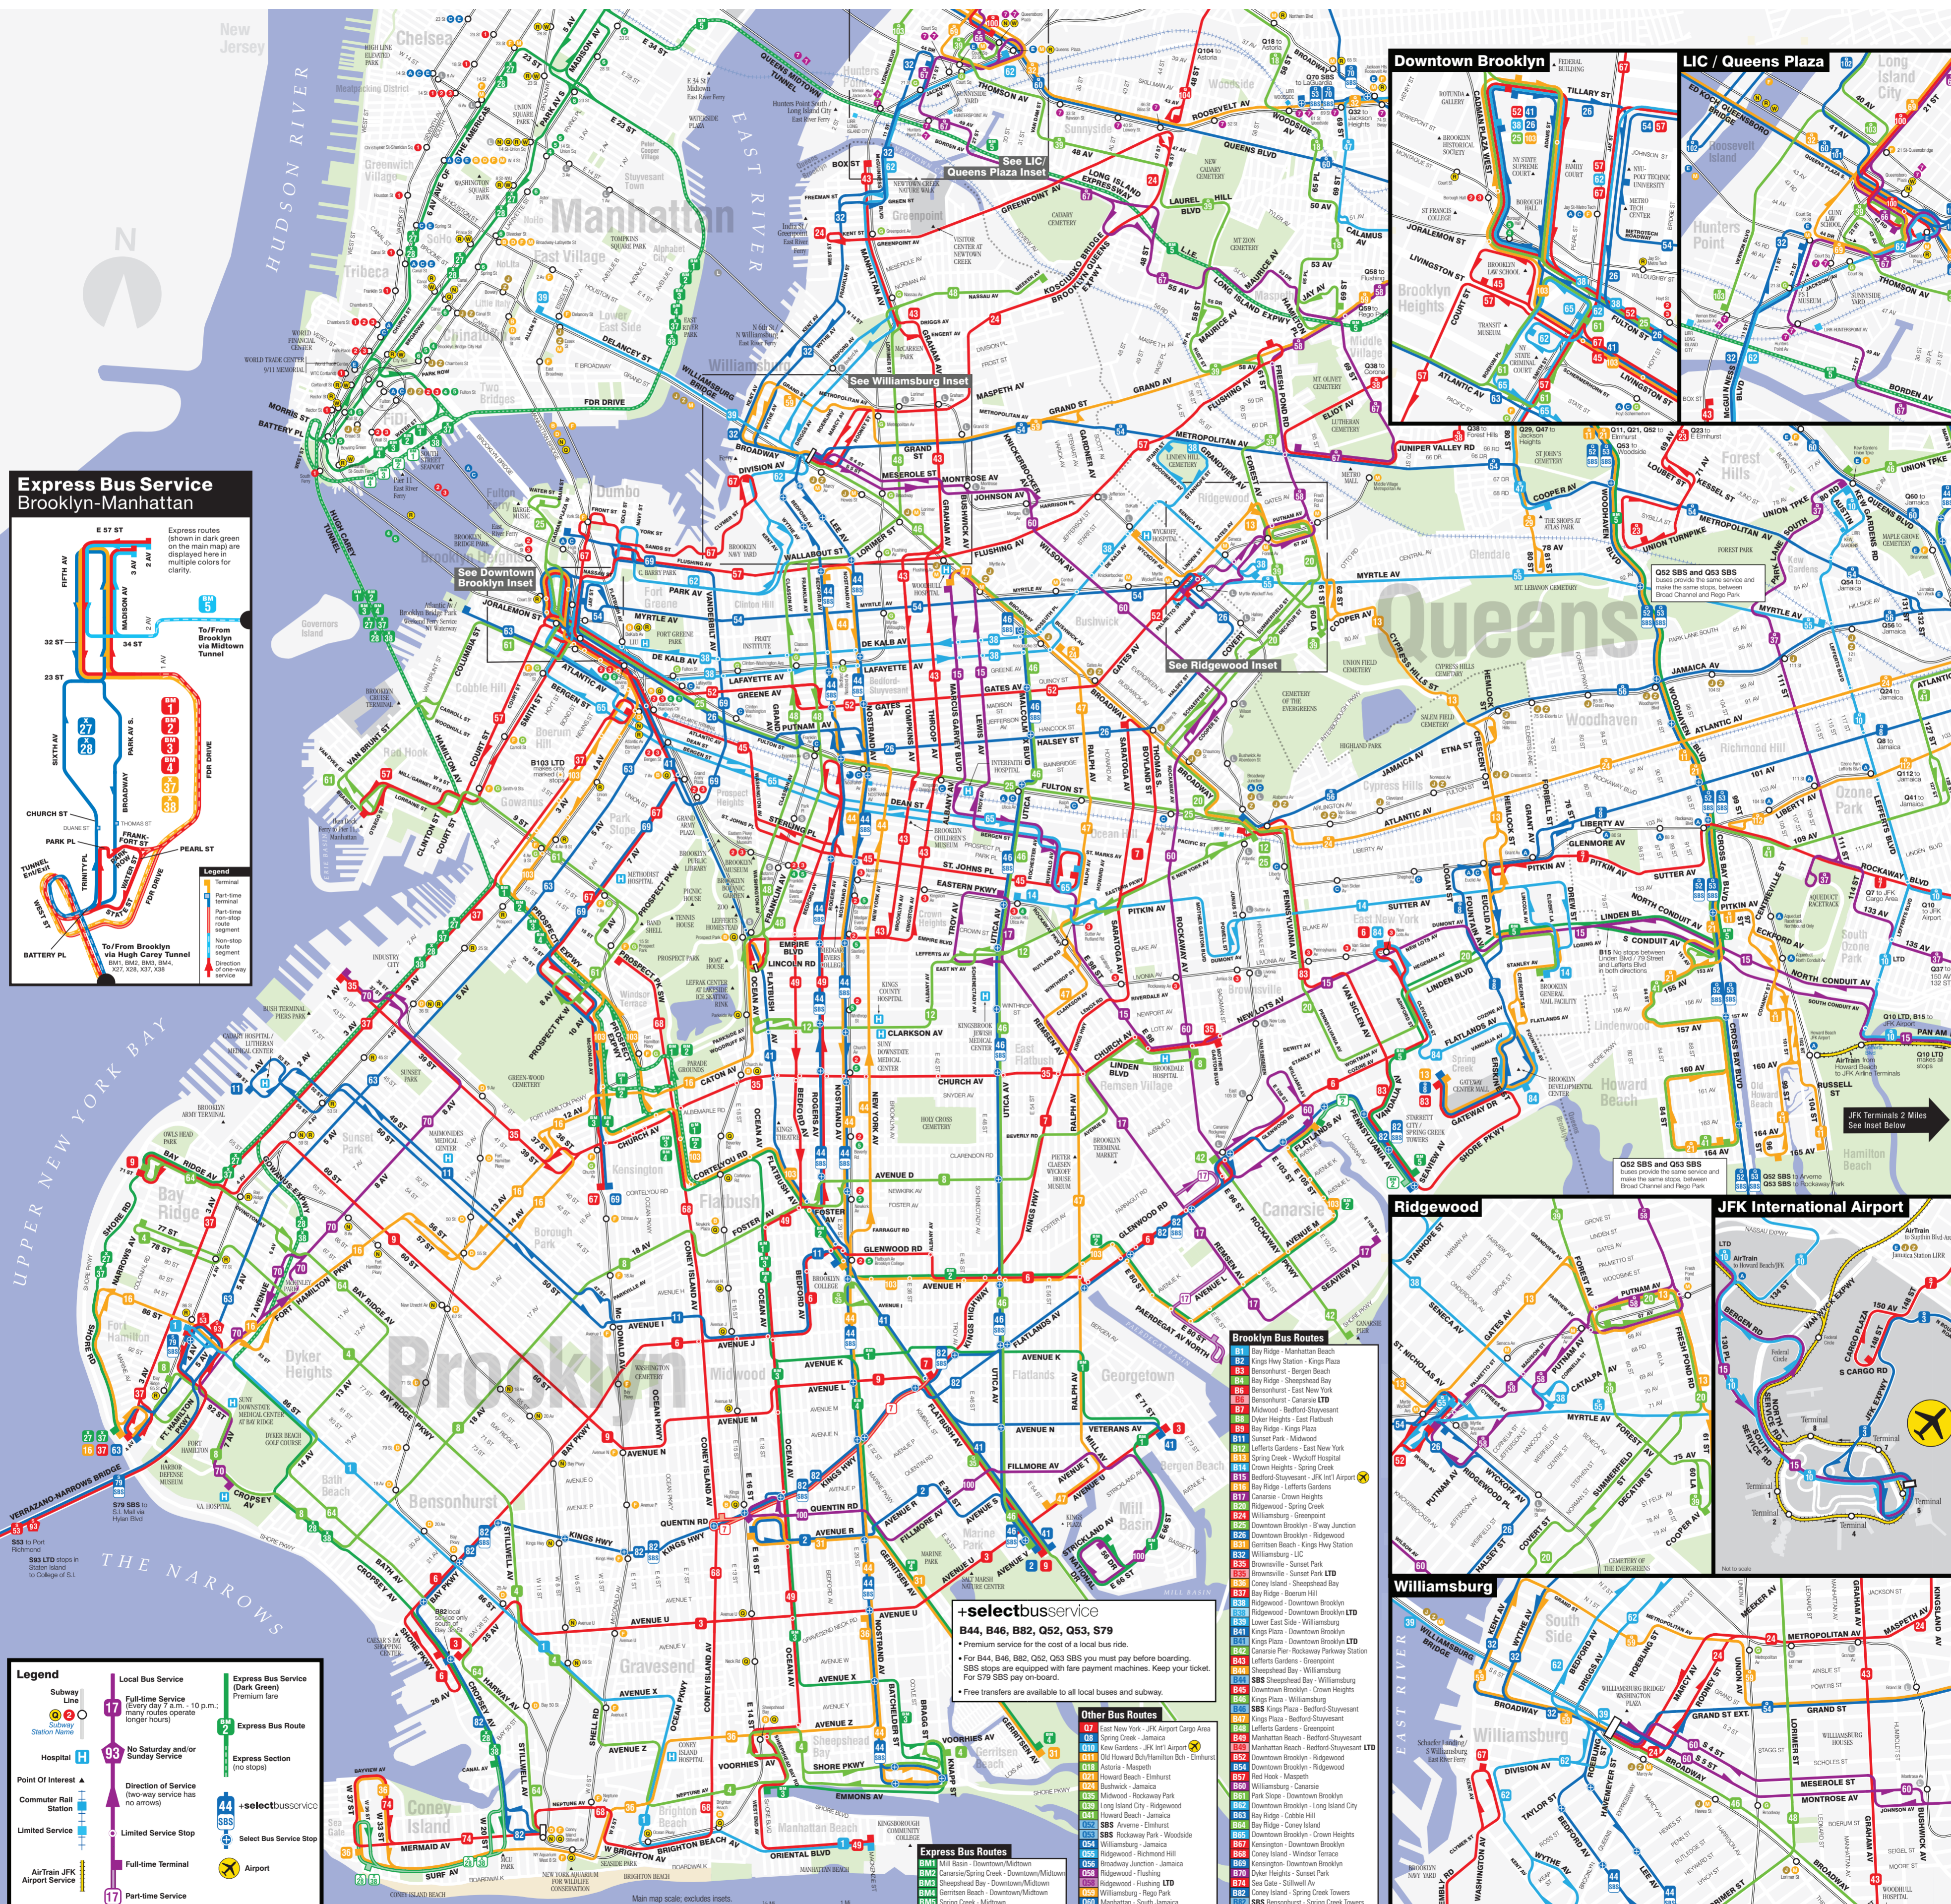

Brooklyn Bus Map

Express Bus Service Brooklyn-Manhattan

Express routes (shown in dark green on the main map) are displayed here in multiple colors for clarity.

To/From Brooklyn via Midtown Tunnel

- B1 (Blue)
- B2 (Red)
- B3 (Green)
- B4 (Orange)
- B5 (Purple)

To/From Brooklyn via Hugh Carey Tunnel

- B6 (Blue)
- B7 (Red)
- B8 (Green)
- B9 (Orange)
- B10 (Purple)

Legend

- Part-time Terminal
- Part-time Stop
- Non-stop route
- Direction of one-way service

Downtown Brooklyn

LIC / Queens Plaza

See Downtown Brooklyn Inset

See LIC / Queens Plaza Inset

See Williamsburg Inset

See Ridgewood Inset

Q52 SBS to Avenue 105, Q53 SBS to Rockaway Park.

JFK Terminals 2 Miles See Inset Below

Ridgewood

JFK International Airport

Williamsburg

+selectbusservice
B44, B46, B82, Q52, Q53, S79

- Premium service for the cost of a local bus ride.
- For B44, B46, B82, Q52, Q53 SBS you must pay before boarding.
- SBS stops are equipped with fare payment machines. Keep your ticket. For S79 SBS pay on-board.
- Free transfers are available to all local buses and subway.

Legend

- Subway Line
- Station Name
- Point of Interest
- Commuter Rail Station
- Limited Service
- Air Train JFK Airport Service
- Local Bus Service
- Full-time Service (Every day 7 a.m. - 10 p.m.; many routes operate longer hours)
- No Saturday and/or Sunday Service
- Direction of Service (no arrows)
- Limited Service Stop
- Full-time Terminal
- Part-time Service
- Part-time Terminal
- Express Bus Service (Dark Green)
- Express Bus Route
- Express Section (no stops)
- +selectbusservice
- Select Bus Service Stop
- Airport

July 2021