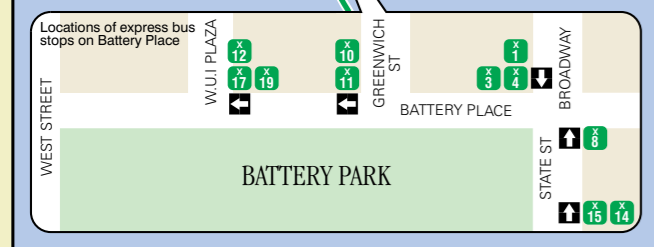

Express Bus Service to Staten Island

Locations of express bus stops on Battery Park