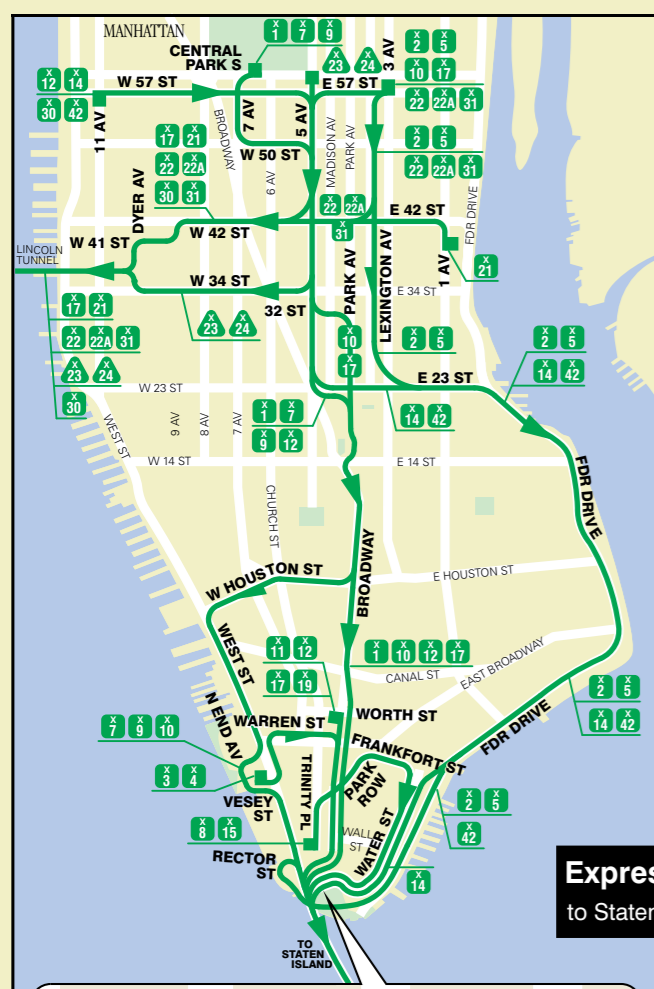

Staten Island Bus Map

Legend

- Local Bus Service
- Full-time Service (Every day from 7 a.m. - 10 p.m.; many routes operate longer hours)
- No Saturday and/or Sunday service
- Direction of Service (one-way service has arrows)
- Limited Bus Stop
- Full-time Terminal
- Part-time Service
- Part-time Terminal
- (Dark Green) Express Bus Service (premium fare)
- NYC Transit
- Academy Bus (800-462-2722)
- Express Section (no stops)
- Staten Island Railway Station
- Hospital
- Point Of Interest
- Park and Ride
- Accessible Station

Staten Island Ferry Departure Times

from Staten Island St. George Terminal			from Manhattan South Ferry/Whitehall St		
Monday - Friday			Monday - Friday		
6:00 AM	11:30 AM	6:00 PM	6:00 AM	11:30 AM	6:00 PM
6:20	12:30 PM	6:15	6:30	12:30 PM	6:15
6:40	1:00	6:30	6:50	1:00	6:30
7:00	1:30	6:45	7:10	1:30	6:45
7:15	1:50	6:55	7:30	1:50	6:55
7:30	2:00	7:00	7:45	2:00	7:00
7:45	2:30	7:05	8:00	2:30	7:10
8:00	3:00	7:15	8:15	3:00	7:20
8:15	3:30	7:25	8:30	3:30	7:30
8:30	3:50	7:35	8:45	4:00	7:40
8:45	4:10	7:45	9:00	4:20	7:50
9:00	4:30	7:55	9:15	4:40	8:00
9:20	4:50	8:05	9:30	5:00	8:10
10:00	5:10	8:15	10:00	5:15	8:20
10:30	5:30	8:25	10:30	5:30	8:30
11:00 AM	5:45 PM	8:35	11:00 AM	5:45 PM	8:40

Saturday and Sunday			Saturday and Sunday		
6:00 AM	12 Noon	6:00 PM	6:30	12:30 PM	6:00 PM
6:30	12:30 PM	6:30	7:00	1:00	6:30
7:00	1:00	7:00	7:30	1:30	7:00
7:30	1:30	7:30	8:00	2:00	7:30
8:00	2:00	8:00	8:30	2:30	8:00
8:30	2:30	8:30	9:00	3:00	8:30
9:00	3:00	9:00	9:30	3:30	9:00
9:30	3:30	9:30	10:00	4:00	9:30
10:00	4:00	10:00	10:30	4:30	10:00
10:30	4:30	10:30	11:00	5:00	10:30
11:00	5:00	11:00	11:30 AM	5:30 PM	11:00

Holiday service operates on weekend schedule.
Travel time is approximately 25 minutes. Service is free.
*Schedules are subject to change. For the most up-to-date ferry information go to www.nyc.gov/dot or call 311.