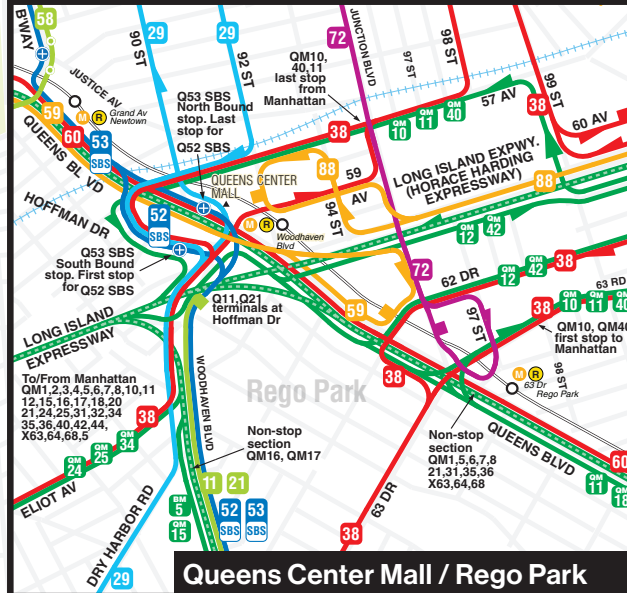

Queens Bus Service