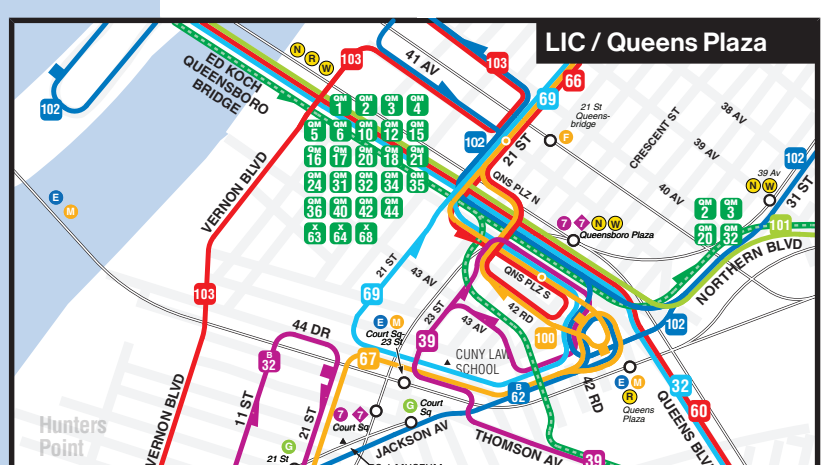

Queens Bus Service