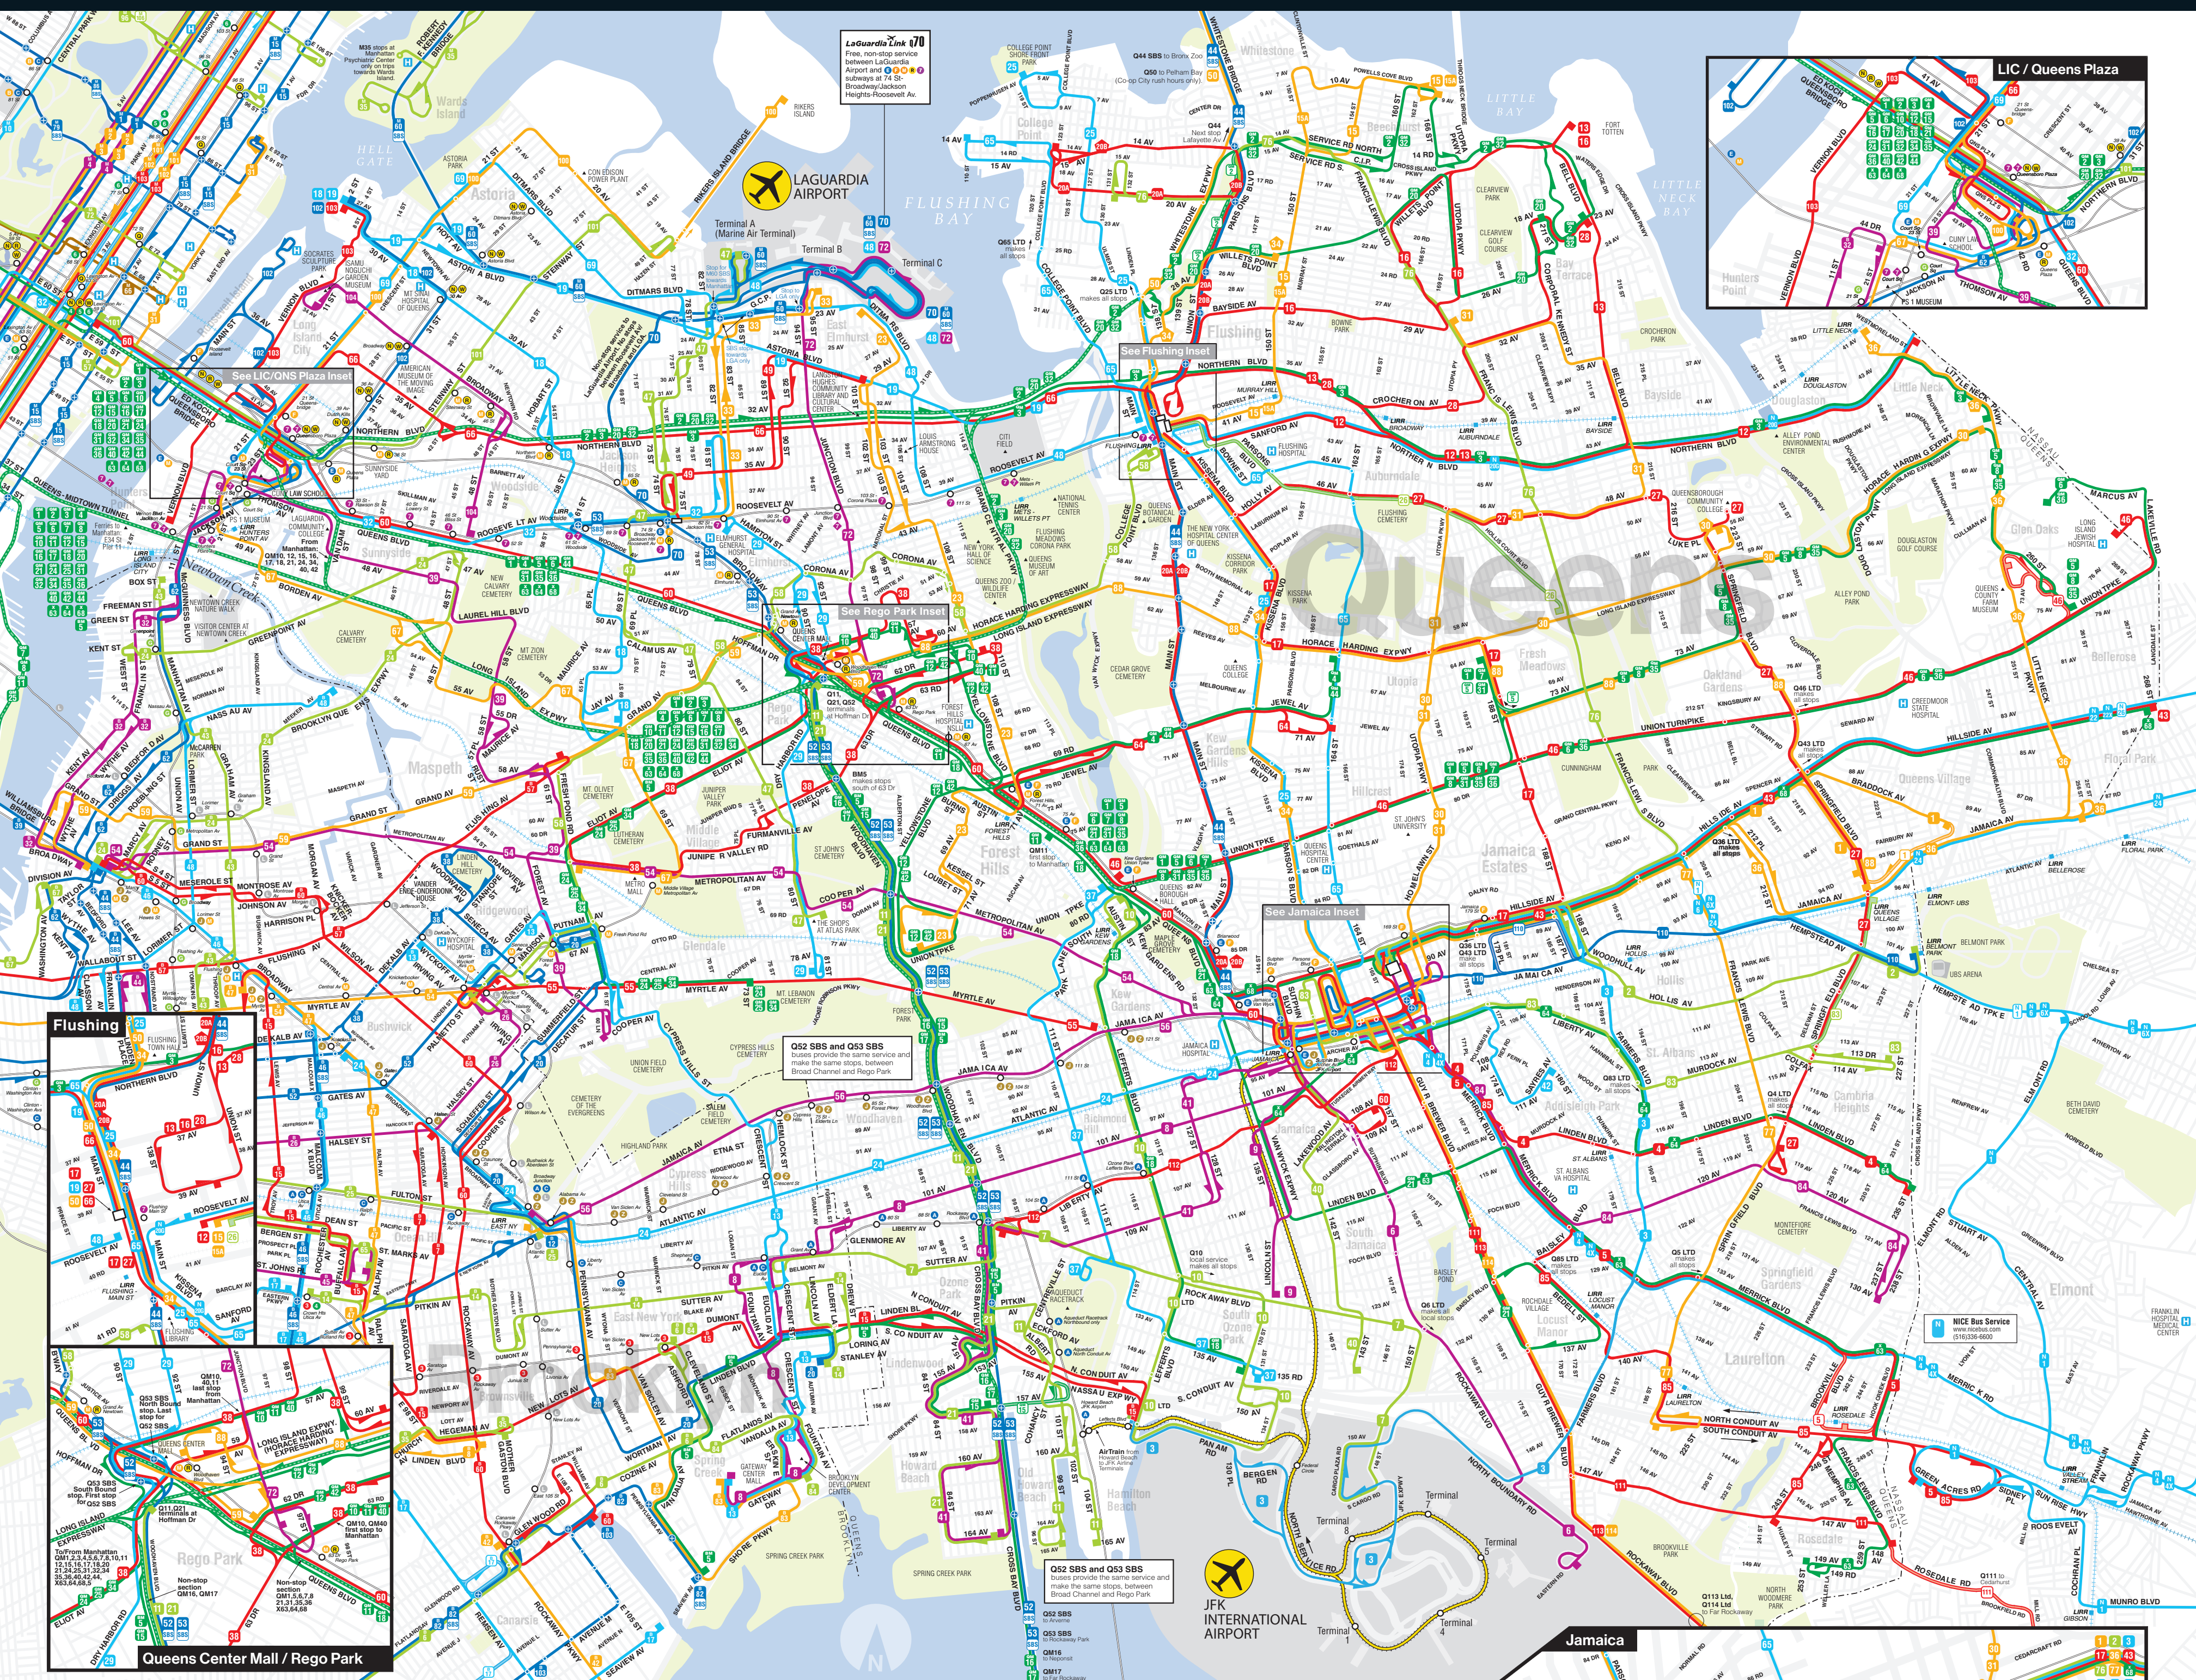

Queens Bus Service