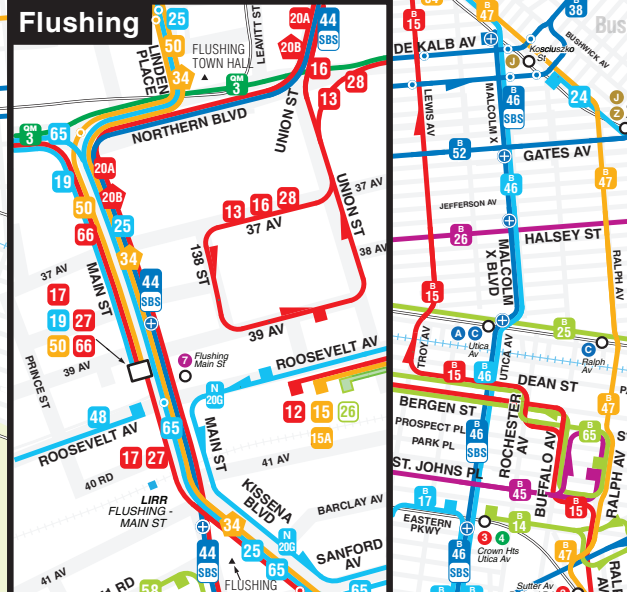

Queens Bus Service